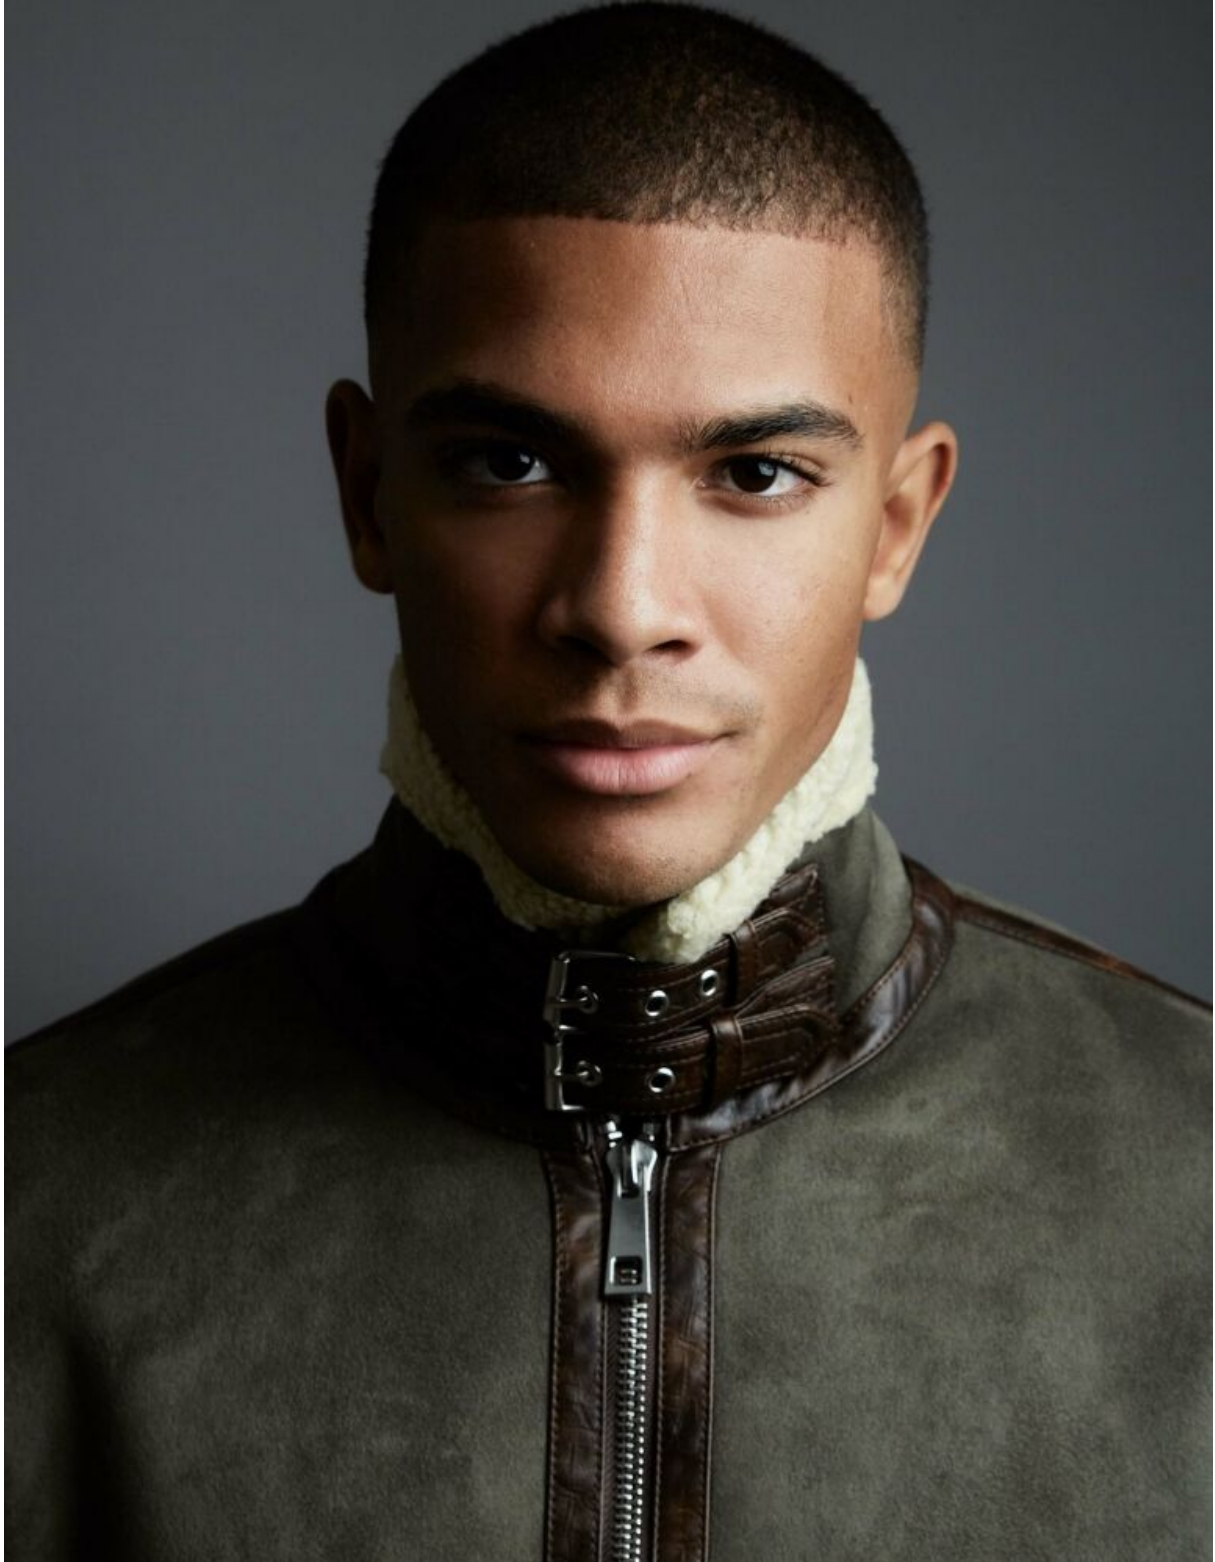

ADDIS MILLER

height 6'1" · bust 38" · waist 30.5" · hips 38"
shoes size 43 EU/12 US/8 UK · hair brown · eyes brown

ADDIS MILLER

height 6'1" · bust 38" · waist 30.5" · hips 38"
shoes size 43 EU/12 US/8 UK · hair brown · eyes brown

ADDIS MILLER

height 6'1" · bust 38" · waist 30.5" · hips 38"
shoes size 43 EU/12 US/8 UK · hair brown · eyes brown

MGM
MODELS

MGM
MODELS

ADDIS MILLER

height 6'1" · bust 38" · waist 30.5" · hips 38"
shoes size 43 EU/12 US/8 UK · hair brown · eyes brown