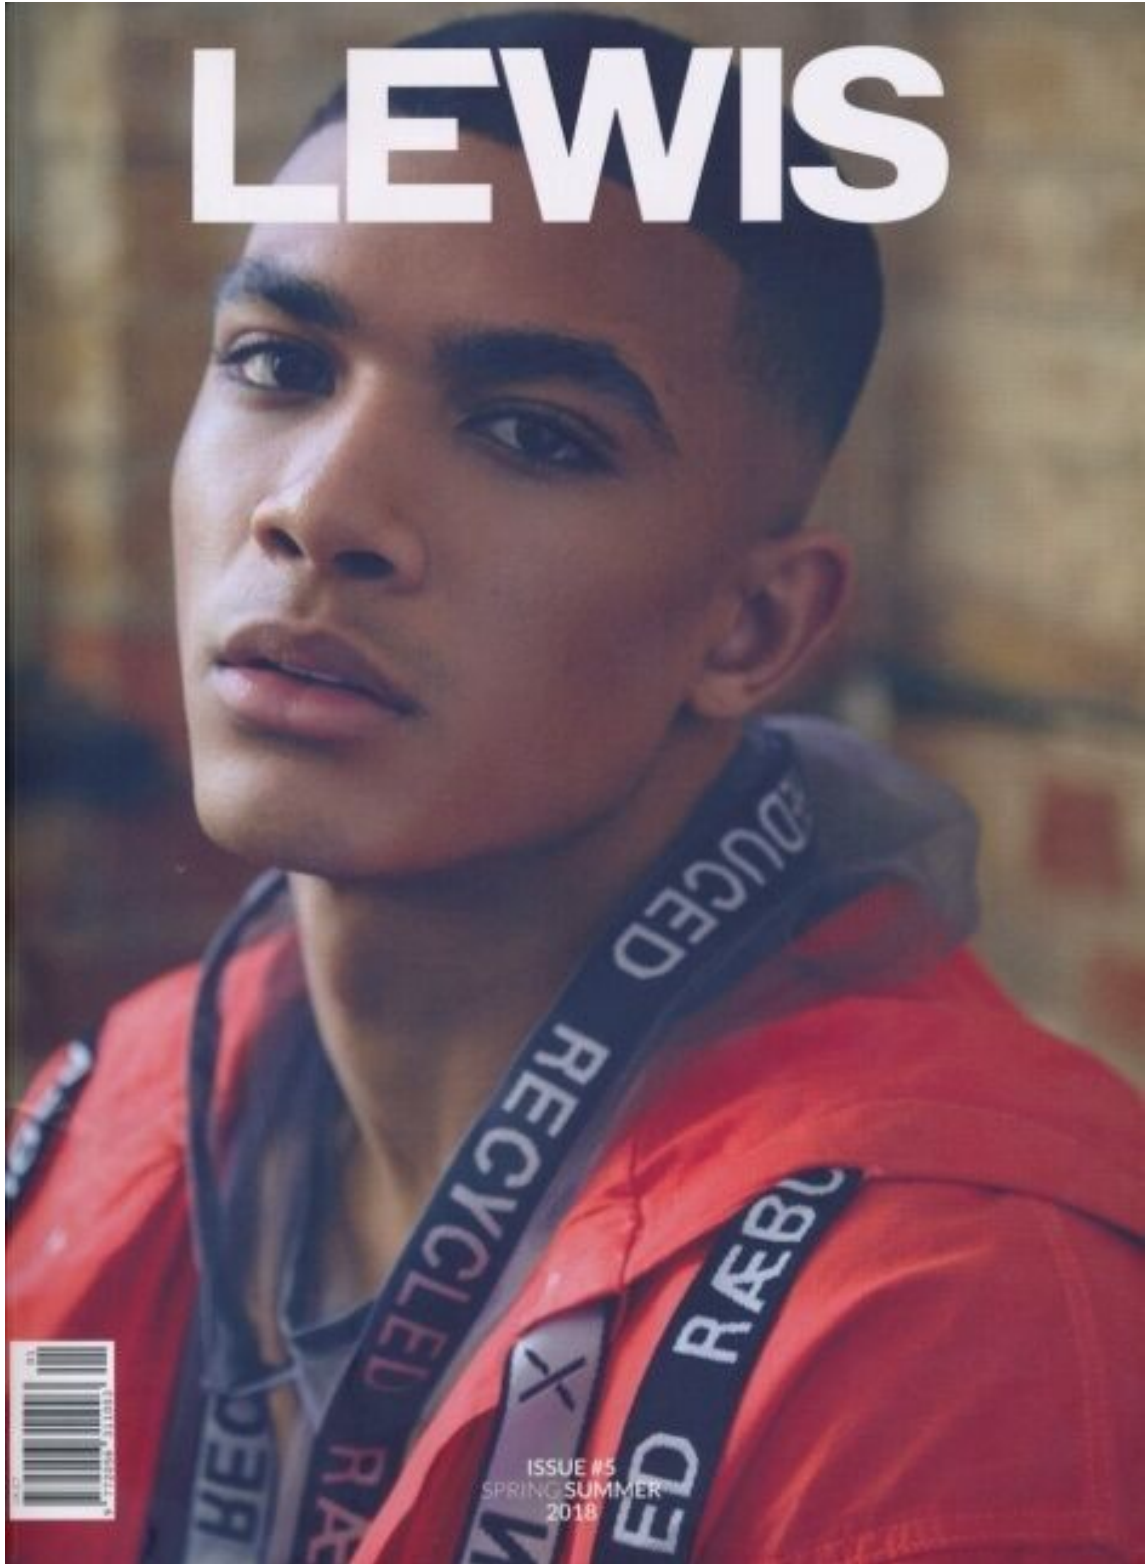

ADDIS MILLER

height 6'1" · bust 38" · waist 30.5" · hips 38"
shoes size 43 EU/12 US/8 UK · hair brown · eyes brown

ADDIS MILLER

height 6'1" · bust 38" · waist 30.5" · hips 38"
shoes size 43 EU/12 US/8 UK · hair brown · eyes brown

ADDIS MILLER

height 6'1" · bust 38" · waist 30.5" · hips 38"
shoes size 43 EU/12 US/8 UK · hair brown · eyes brown

MGM
MODELS

MGM
MODELS

ADDIS MILLER

height 6'1" · bust 38" · waist 30.5" · hips 38"
shoes size 43 EU/12 US/8 UK · hair brown · eyes brown